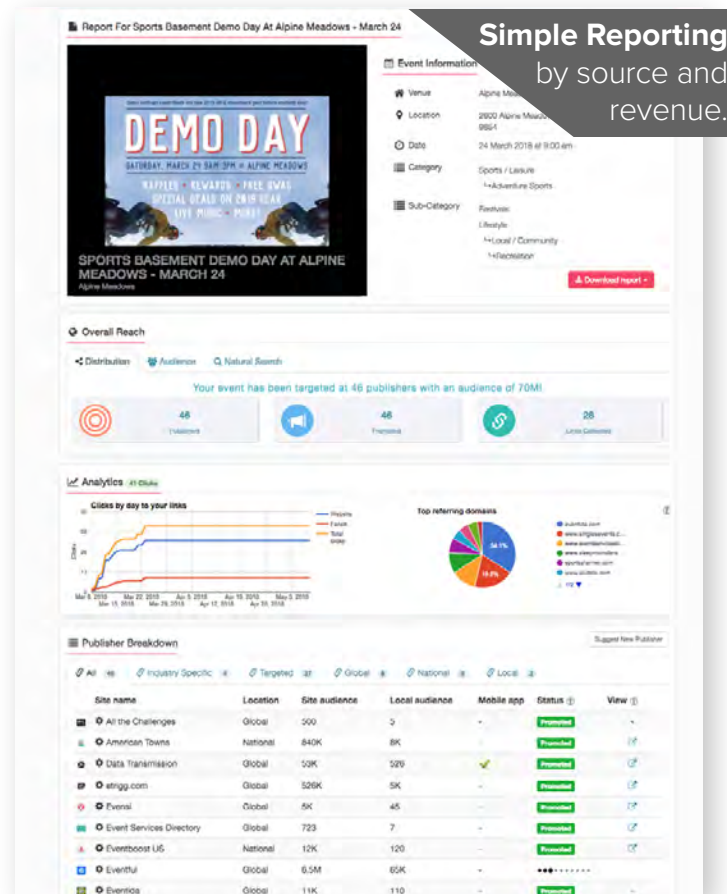

Submit Your Event Today

- Submit your events just once and we'll amplify it across our network of sites by category and location of your event
- Receive a reporting dashboard and exportable reports with syndication analytics, ticket sale, and click tracking
- Increase your marketing reach and speak to your ideal audience on their terms

And Receive a Variety of Benefits

AUDIENCE REACH

Up to 40m monthly audience reach per event

EVENT REACH

400k+ potential attendees will see your listing monthly

ORGANIC SEARCH

Supercharge your event with SEO, making it easier for people to find your event

MOBILE APP DISTRIBUTION

20% of listing sites have mobile apps, don't miss out on the additional exposure we can provide

The sooner you list your event, the more exposure it gets. Promote your event today or get in touch at www.wenatcheeworld.com/calendar